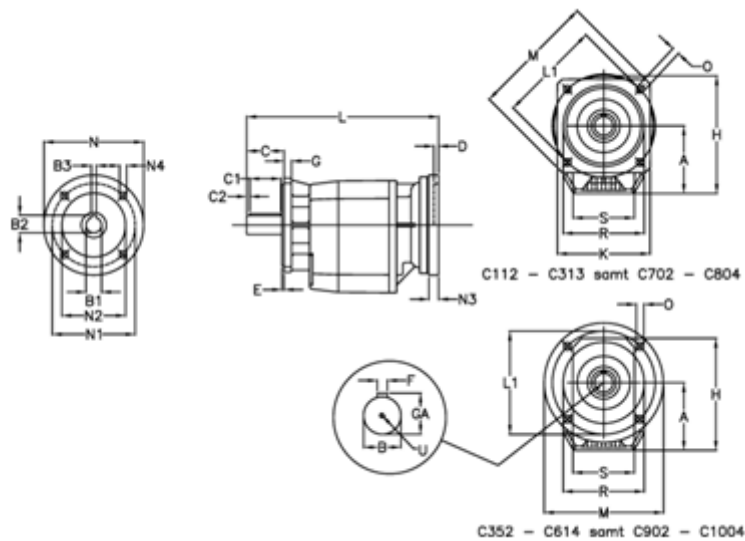

Article number: 40600708822440

Description: Helical gearbox  
C703F-88,2-P100B5

## Measures

A = 208.0	D = 4.5	L1 = 300	R = 262
B = 60	E = 5	M = 350	S = 250
B1 = 28	F = 18	N = 250	U = M20x42
B2 = 31.3	G = 17	N1 = 215	
B3 = 8	GA = 64.0	N2 = 180	
C = 120	H = 358.0	N3 = 0	
C1 = 90	K = 300	N4 = M12x16	
C2 = 15	L = 483.0	O = 18.0	